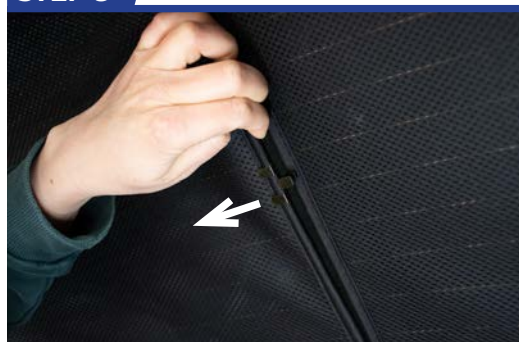

Installation

SKODA KAMIQ 5DR
SKO-KAMI-5-A

Tailgate Shade Installation

STEP 7

Repeat this whole process for the other side.

STEP 8

STEP 9

STEP 10

STEP 11