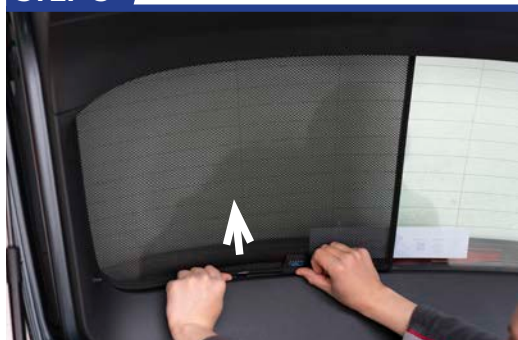

Installation

SKODA KAMIQ 5DR
SKO-KAMI-5-A

Components Needed

Tailgate Shade Installation

STEP 1

STEP 2

STEP 3

STEP 4

STEP 5

STEP 6