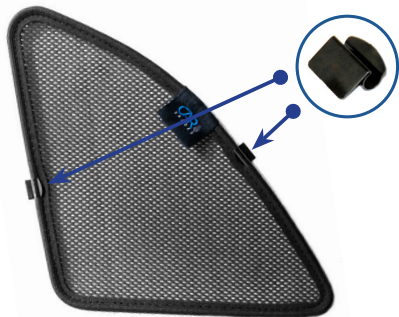

Installation

SKODA SCALA 5DR
SKO-SCAL-5-A

Components Needed

Port Shade Installation

STEP 1