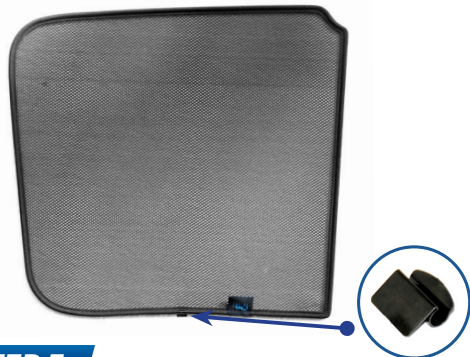

Installation

SKODA SCALA 5DR
SKO-SCAL-5-A

Components Needed

Tailgate Shade Installation

STEP 1