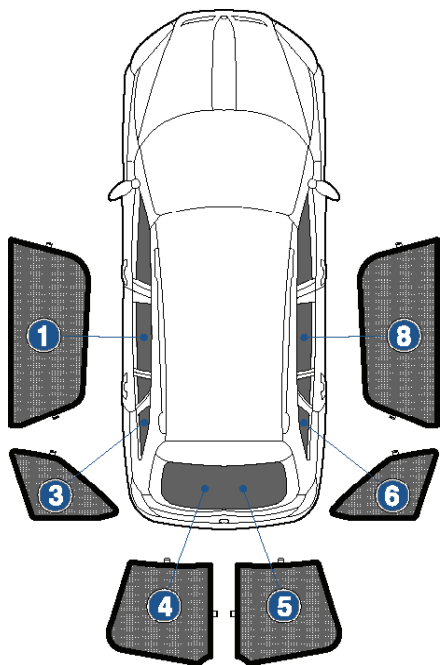

# Installation Manual

SKODA FABIA EST  
SKO-FABI-E-C

COMPONENTS INCLUDED

SHADES

FIXING CLIPS

CL-M02 x 6

CL-M05 x 4

CL-M14 x 1