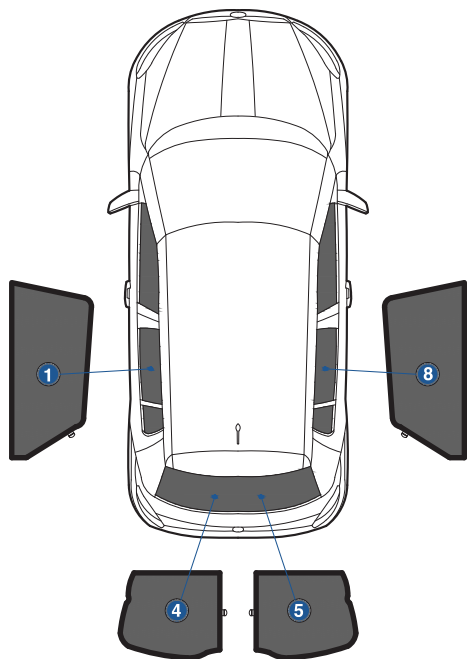

Installation Manual

SKODA FABIA 5DR
SKO-FABI-5-C

COMPONENTS INCLUDED

SHADES

FIXING CLIPS

CL-M02 x 4

CL-M14 x 1

CL-M11 x 6

CL-T01 x 1

Side Shade Installation

SKODA FABIA 5DR
SKO-FABI-5-C

COMPONENTS NEEDED:

STEP #1

INSERT CLIPS INSIDE WEATHERSTRIP

STEP #2

POSITION THE SIDE SHADE