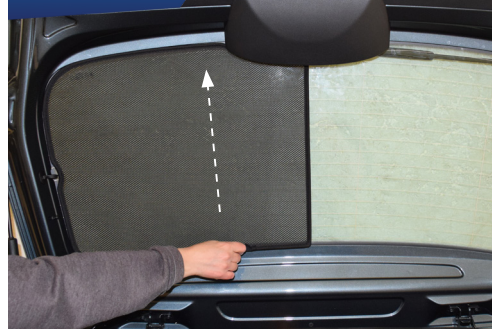

STEP #2

POSITION THE REAR SHADE