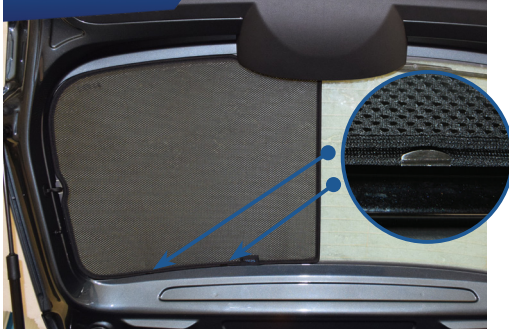

STEP #3

ATTACH SIDE SHADE BEHIND CLIPS

STEP #4

ENSURE SECURELY FITTED IN PLACE

Rear Shade Installation

SKODA FABIA 5DR
SKO-FABI-5-C

COMPONENTS NEEDED:

STEP #1

ATTACH CLIPS ON SHADE EDGE

STEP #2

POSITION THE REAR SHADE

STEP #3

INSERT CLIPS BEHIND INTERIOR TRIM

STEP #4

REPEAT THE PROCESS ON OTHER SHADE

STEP #5