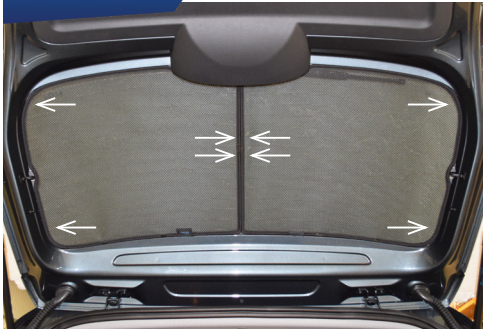

STEP #3

ATTACH SIDE SHADE BEHIND CLIPS

STEP #4

ENSURE SECURELY FITTED IN PLACE

Rear Shade Installation

SKODA FABIA 5DR
SKO-FABI-5-C

COMPONENTS NEEDED:

STEP #1

ATTACH CLIPS ON SHADE EDGE

STEP #2

POSITION THE REAR SHADE

STEP #3

INSERT CLIPS BEHIND INTERIOR TRIM

STEP #4

REPEAT THE PROCESS ON OTHER SHADE

STEP #5

ENSURE SECURELY FITTED IN PLACE

CAR[®]
SHADES